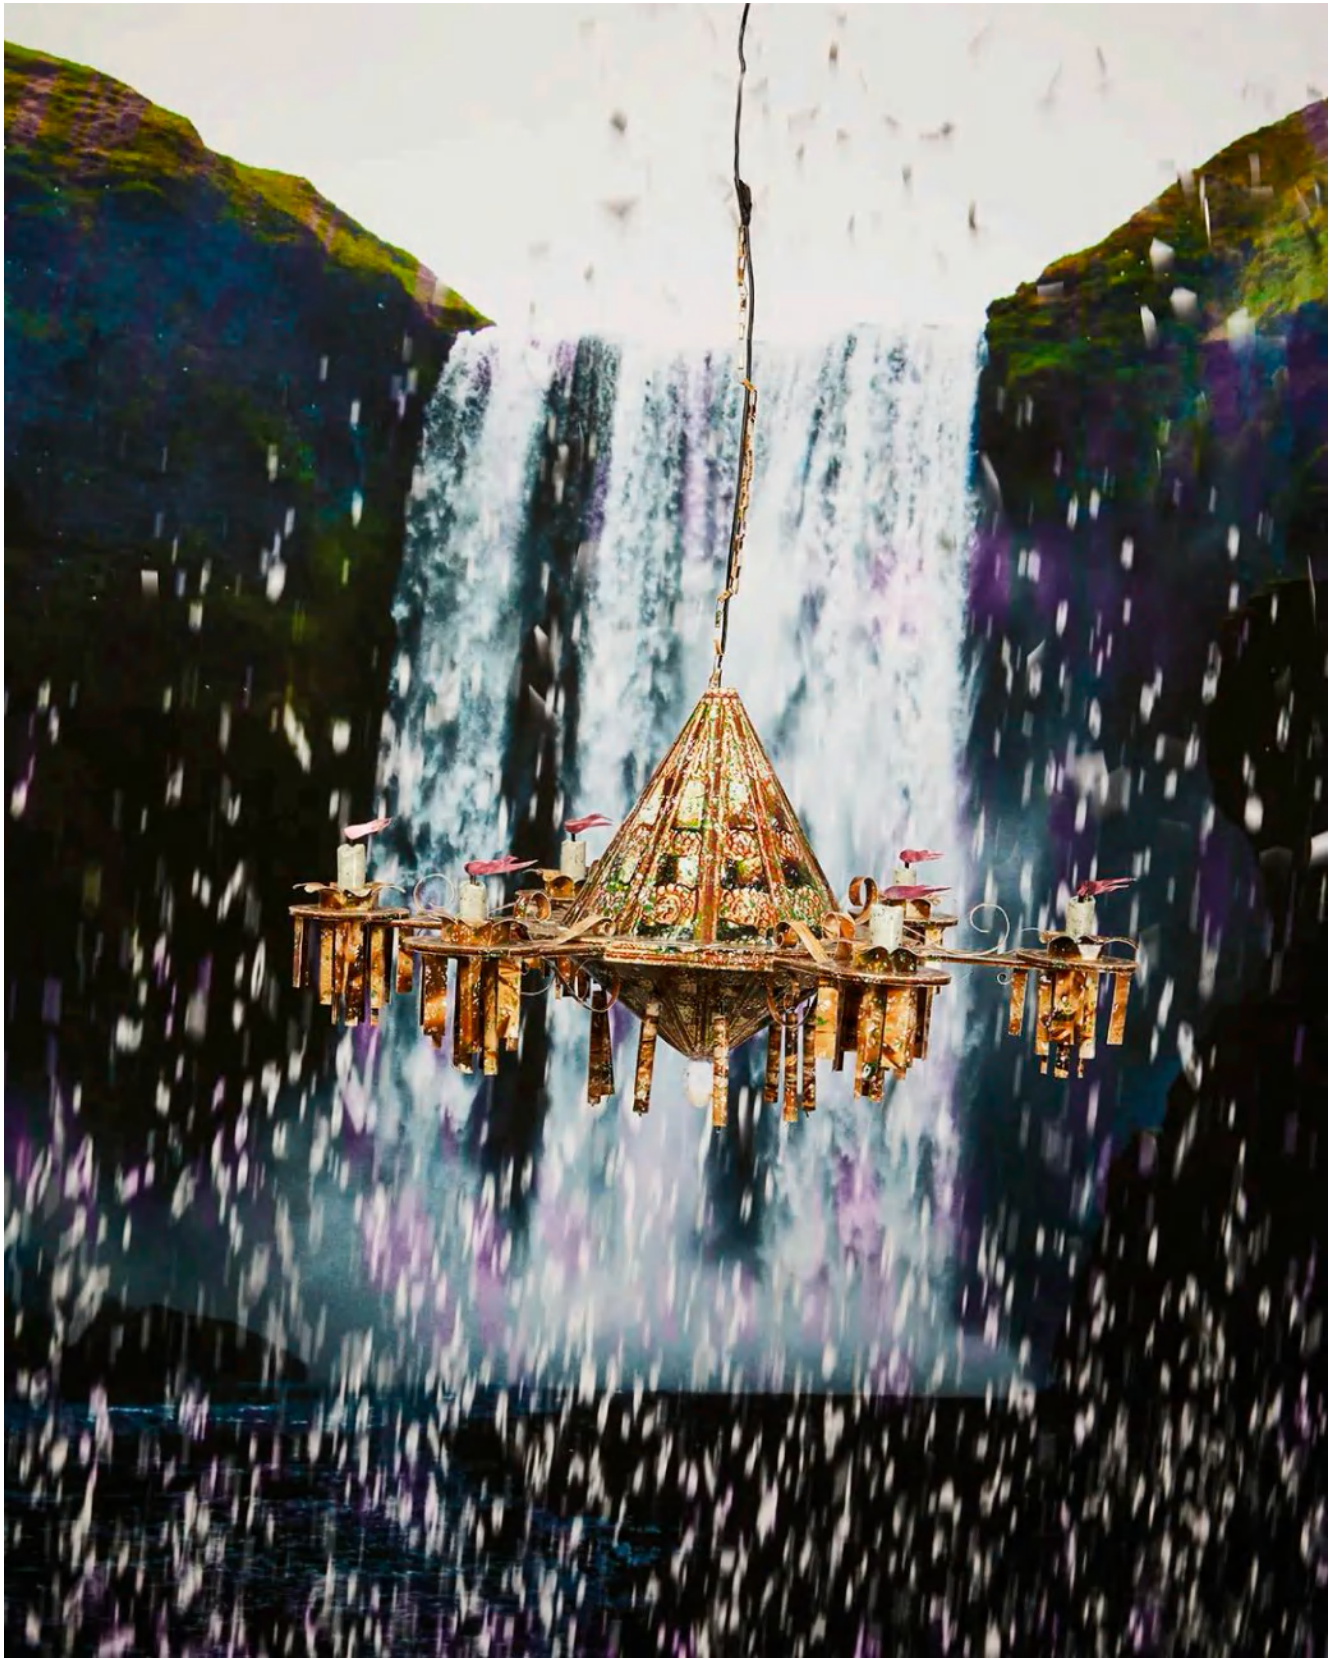

Yin Hang
Carefree

Archival Inkjet Print
147×184cm (4+2AP)
2020

尹航
无忧

收藏级喷墨打印
147×184cm (4+2AP)
2020